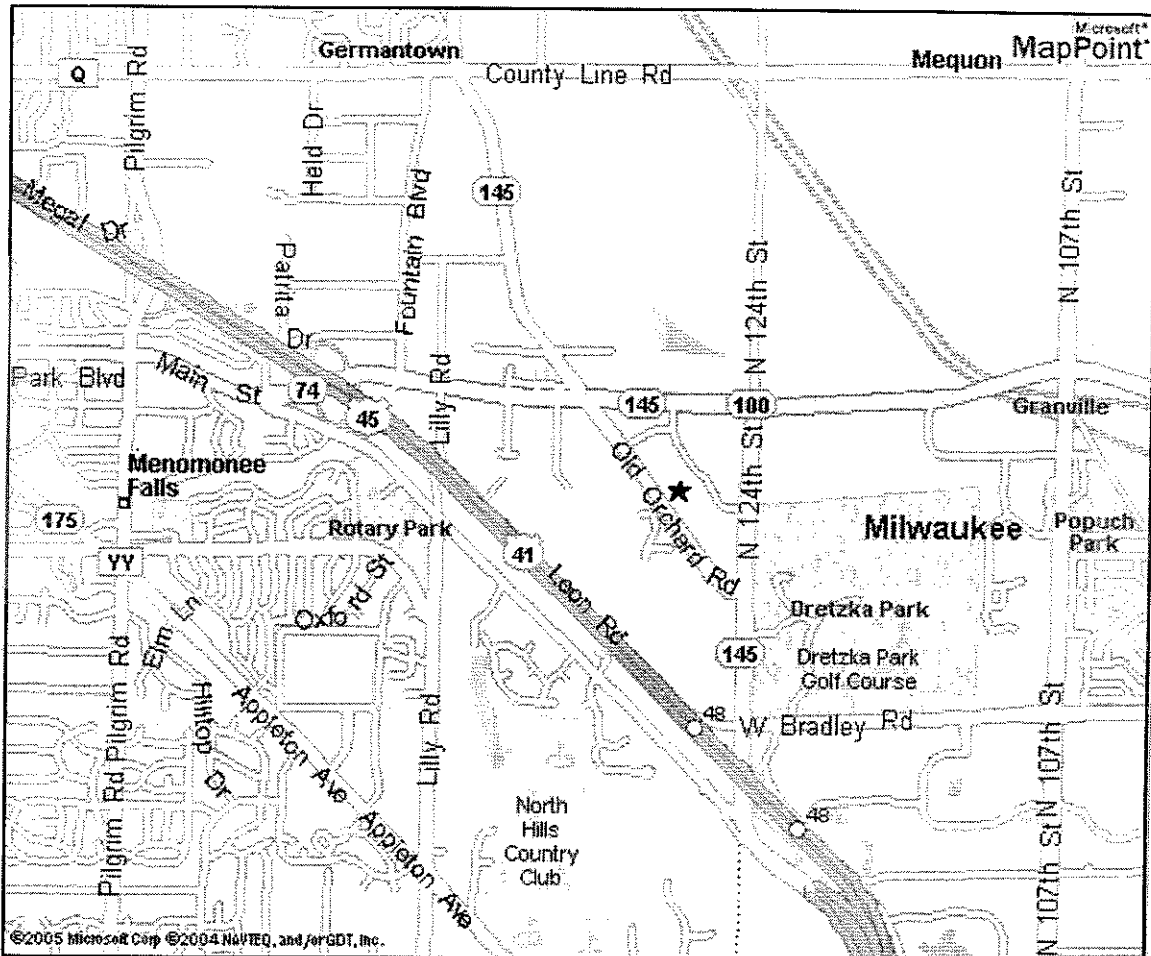

CARDINAL COMPONENTS, INC
W128 N8600 OLD ORCHARD ROAD
MENOMONEE FALLS, WI 53051
(262) 252-3719

Directions from the North:

US Hwy 45 South

Take Exit 50 A-B, Main Street. Turn right heading EAST on Main Street.

At the 2nd stoplight (Old Orchard Rd) turn right.

Cardinal Components is on the left, the parking lot entrance is directly across from Renee Dr.

Directions from the South:

US Hwy 45 North

Take Exit 48, Hwy 145. Take a right at the lights, heading NORTH on Hwy 145.

Go through one stoplight (Bradley Road). Follow Hwy 145 (N 124th) another ¼ mile and turn left on Old Orchard Road.

Cardinal Components is on the right past Old Orchard Inn. The parking lot entrance is directly across from Renee Drive.