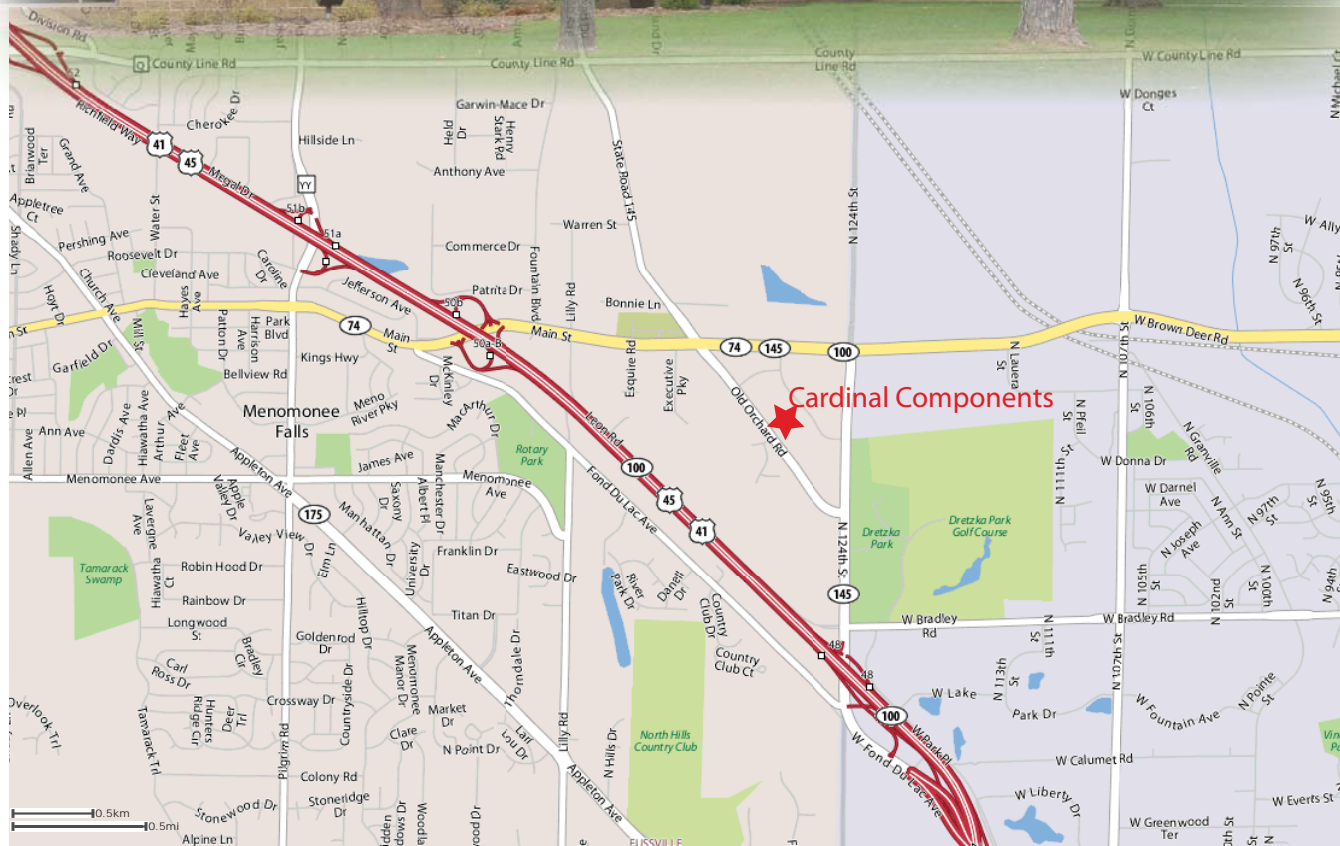

## DIRECTIONS - Cardinal Components, 262-252-3719 W128 N8600 Old Orchard Rd., Menomonee Falls, WI 53051

### From the North:

US Hwy 45 South to exit 50 A/B. Exit 50A East on Hwy 74 (Main Street). Head South at stoplight on Old Orchard Road (approximately 1/2 mile). Cardinal is the first building on the left (parking lot entrance across from Renee Drive).

### From the South:

US Hwy 45 North to exit 48. Exit 48 North on Hwy 145 (124<sup>th</sup> Street). Turn left at Old Orchard Road (approximately 1/4 mile). Cardinal is last building on the right before stop lights (parking lot entrance across from Renee Drive).